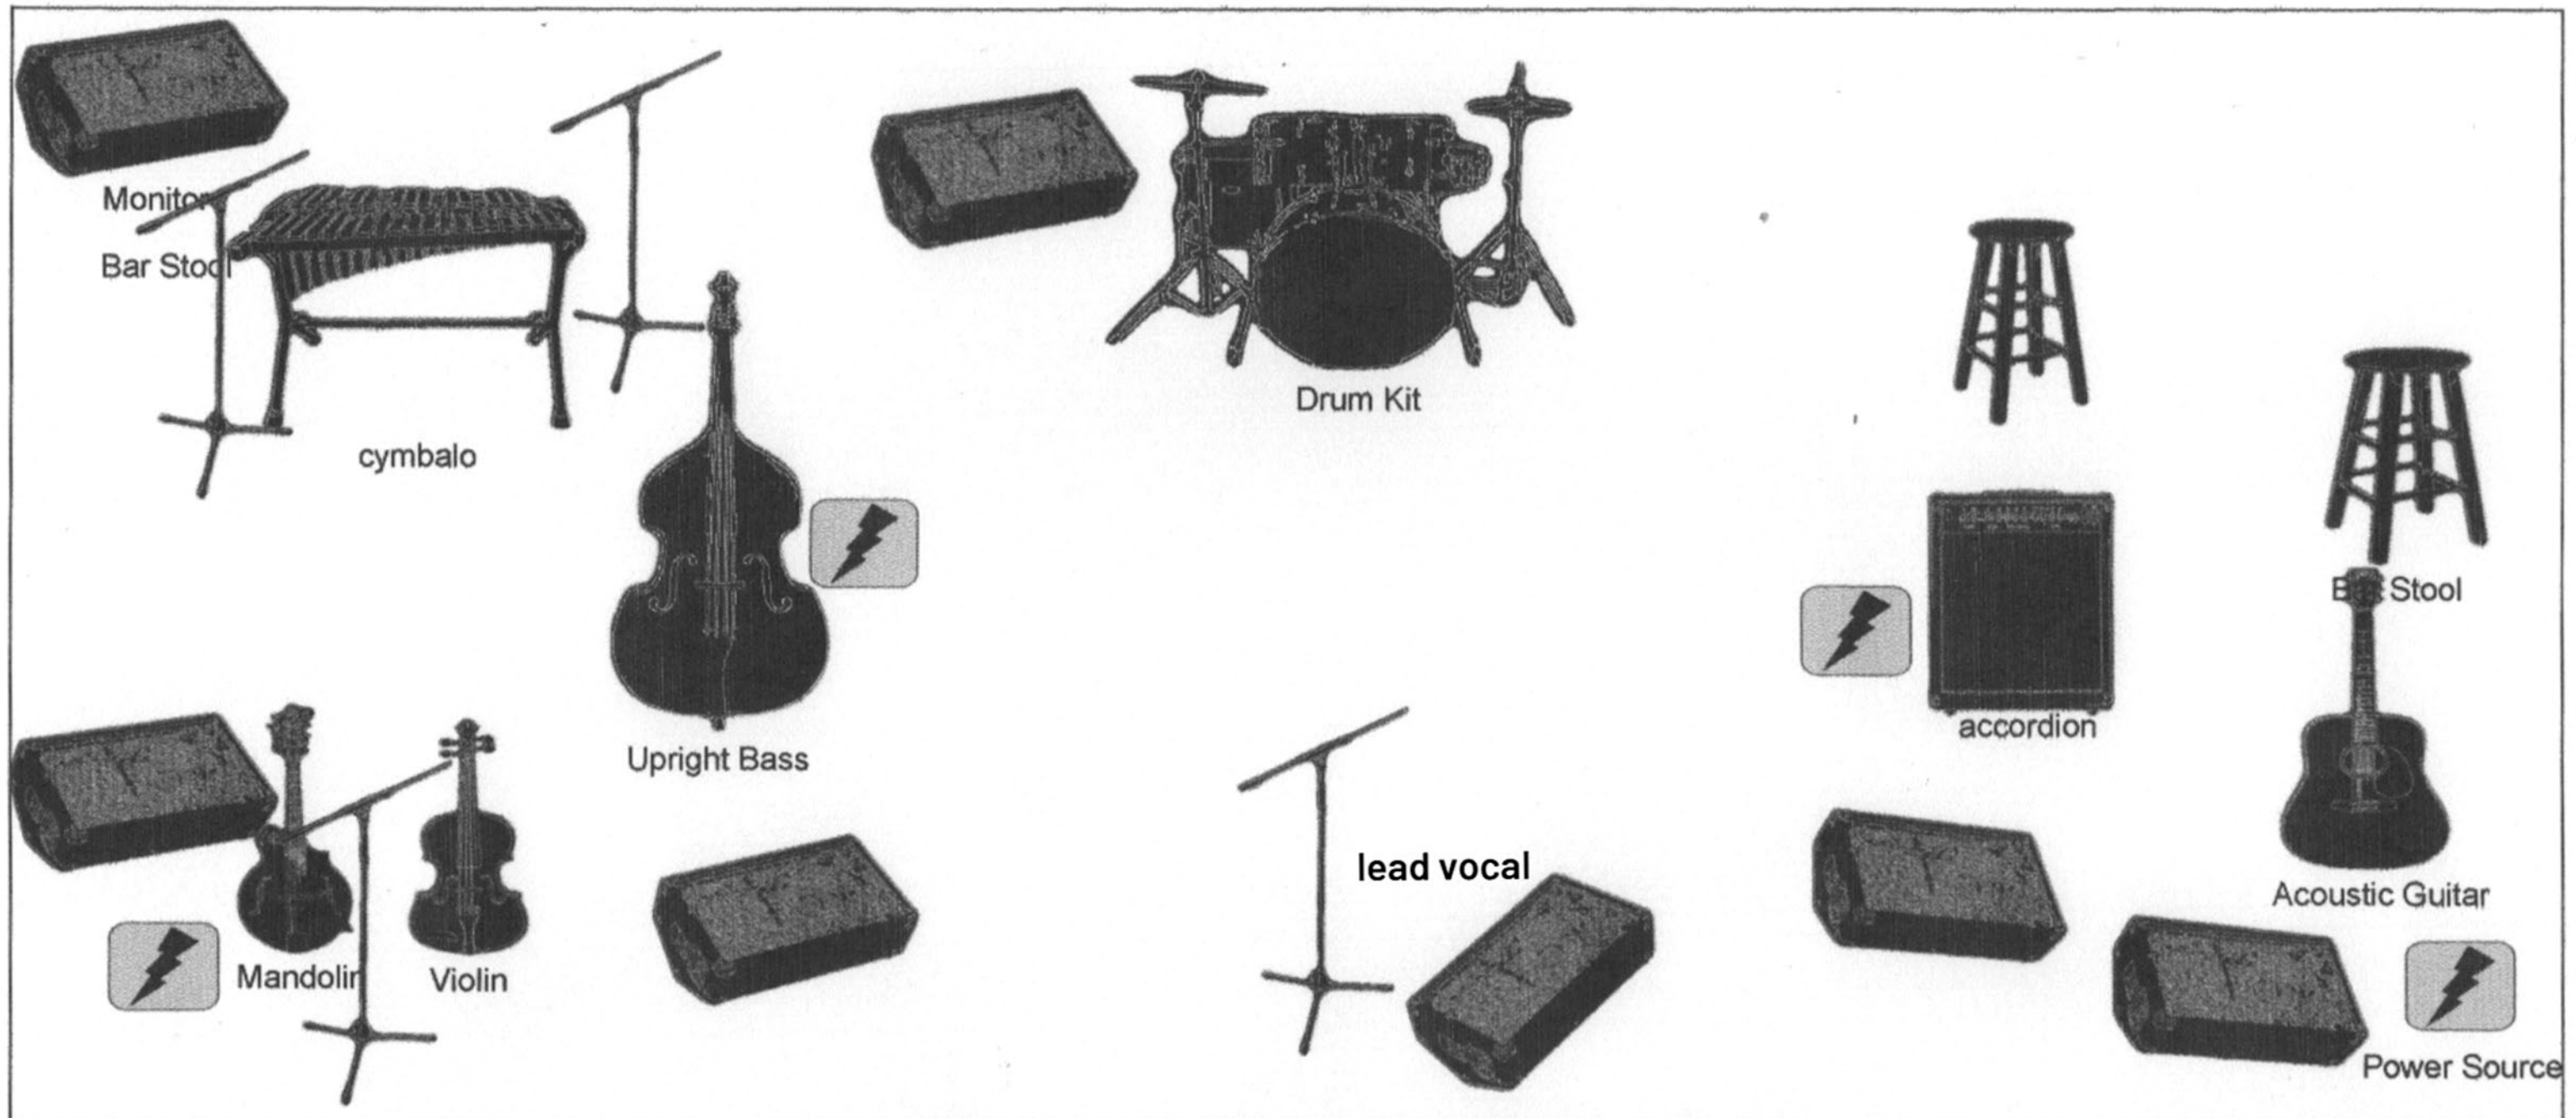

ROMANIKA

Stage Plot

Inputs

1	guitar-DI box	9		17	
2	violin-DI box	10		18	
3	Upright bass-DI box	11		19	
4	accordion-DI box	12		20	
5	mandoline-mic	13		21	
6	cymbalo-mic 2pcs	14		22	
7	lead vocal-mic	15		23	
8	drum kit-mics	16		24	